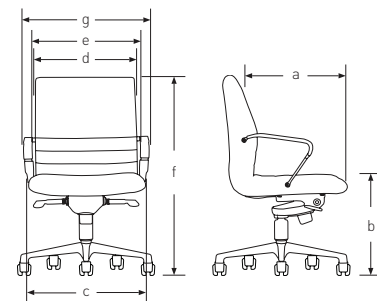

## Slimflex

With its slim minimalist aesthetic combined with a sophisticated ergonomic design, Slimflex is particularly suited to boardroom, meeting room and executive seating applications.

Slimflex features an intuitive tilt mechanism with the ability to lock into place and a hand dial controlled recline tension.

Task Chair\_High Back

CODE	DESCRIPTION	MEASUREMENT
A	<b>Seat depth</b> (from face of lumbar to front of seat)	467mm
B	<b>Seat height</b> (from floor to compressed front centre of seat cushion)	410mm - 518mm
C	<b>Seat width</b>	517mm
D	<b>Backrest width</b>	513mm
E	<b>Distance between armrests</b>	507mm
F	<b>Height</b>	1030mm - 1125mm
G	<b>Chair width</b>	660mm

Task Chair\_Medium Back

CODE	DESCRIPTION	MEASUREMENT
A	<b>Seat depth</b> (from face of lumbar to front of seat)	467mm
B	<b>Seat height</b> (from floor to compressed front centre of seat cushion)	410mm - 518mm
C	<b>Seat width</b>	517mm
D	<b>Backrest width</b>	513mm
E	<b>Distance between armrests</b>	507mm
F	<b>Height</b>	980mm - 1075mm
G	<b>Chair width</b>	660mm