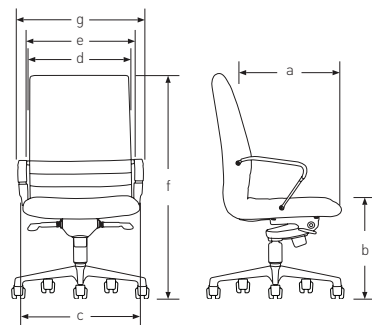

## Slimflex

With its slim minimalist aesthetic combined with a sophisticated ergonomic design, Slimflex is particularly suited to boardroom, meeting room and executive seating applications.

Slimflex features an intuitive tilt mechanism with the ability to lock into place and a hand dial controlled recline tension.

Task Chair\_High Back

CODE	DESCRIPTION	MEASUREMENT
A	<b>Seat depth</b> (from face of lumbar to front of seat)	467mm
B	<b>Seat height</b> (from floor to compressed front centre of seat cushion)	410mm - 518mm
C	<b>Seat width</b>	517mm
D	<b>Backrest width</b>	513mm
E	<b>Distance between armrests</b>	507mm
F	<b>Height</b>	1030mm - 1125mm
G	<b>Chair width</b>	660mm

Task Chair\_Medium Back

CODE	DESCRIPTION	MEASUREMENT
A	<b>Seat depth</b> (from face of lumbar to front of seat)	467mm
B	<b>Seat height</b> (from floor to compressed front centre of seat cushion)	410mm - 518mm
C	<b>Seat width</b>	517mm
D	<b>Backrest width</b>	513mm
E	<b>Distance between armrests</b>	507mm
F	<b>Height</b>	980mm - 1075mm
G	<b>Chair width</b>	660mm