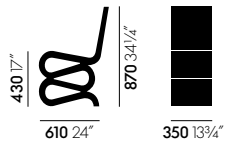

ted with an architect's skill and are exceedingly robust and stable.

- **Material:** corrugated cardboard, edges made of natural-look hardboard.
- **Color:** natural.

Dimensions

Wiggle Side Chair

Surfaces and colours