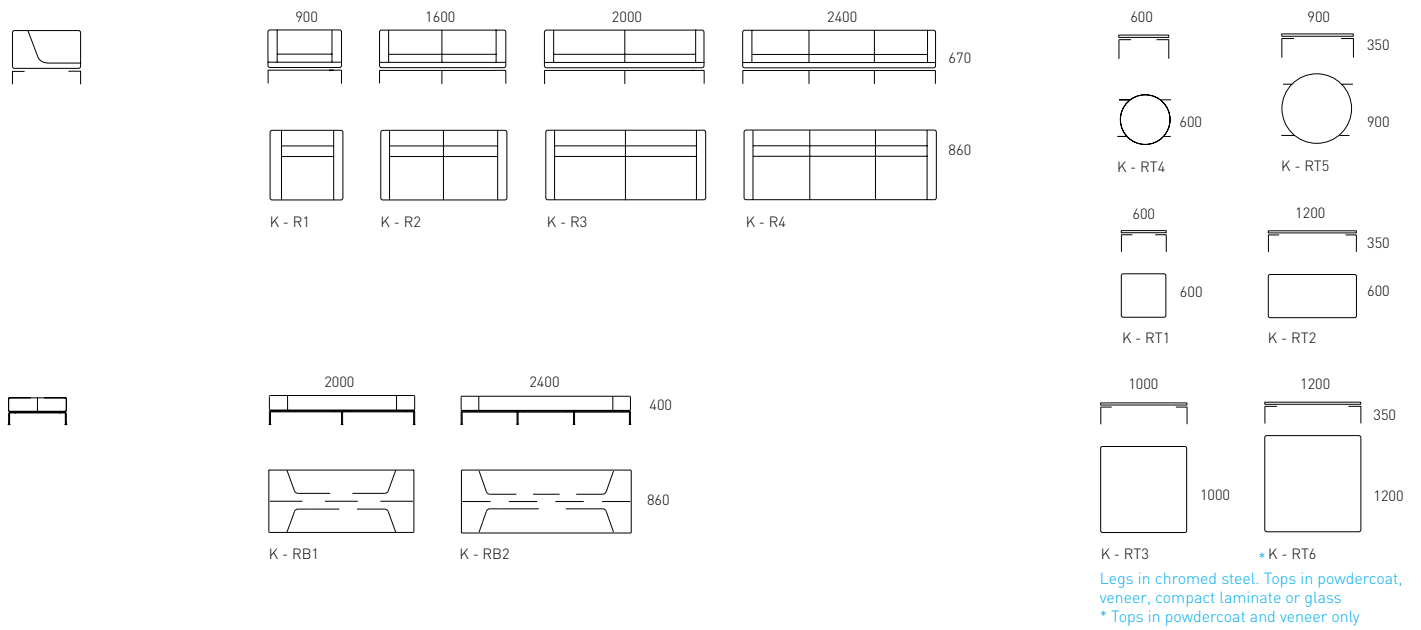

Kayt

Pause

Rest

Lounge

Quiet

Accessories by
Euro luce Lighting
RG Madden
Rugs Carpets by Design

Schiavello Group Pty Ltd reserves the right to change any or all details without prior notice. Every effort has been made to ensure the information is accurate at the time of printing.