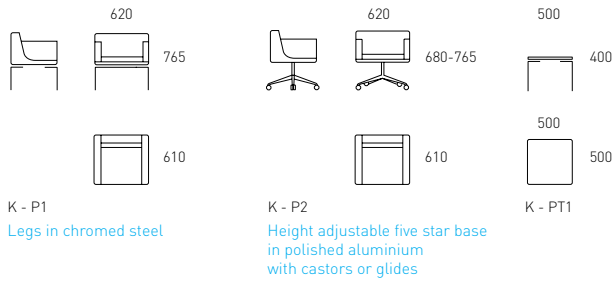

Kayt

Pause

Rest

Lounge

Quiet

Accessories by
Euro luce Lighting
RG Madden
Rugs Carpets by Design

Schiavello Group Pty Ltd reserves the right to change any or all details without prior notice. Every effort has been made to ensure the information is accurate at the time of printing.