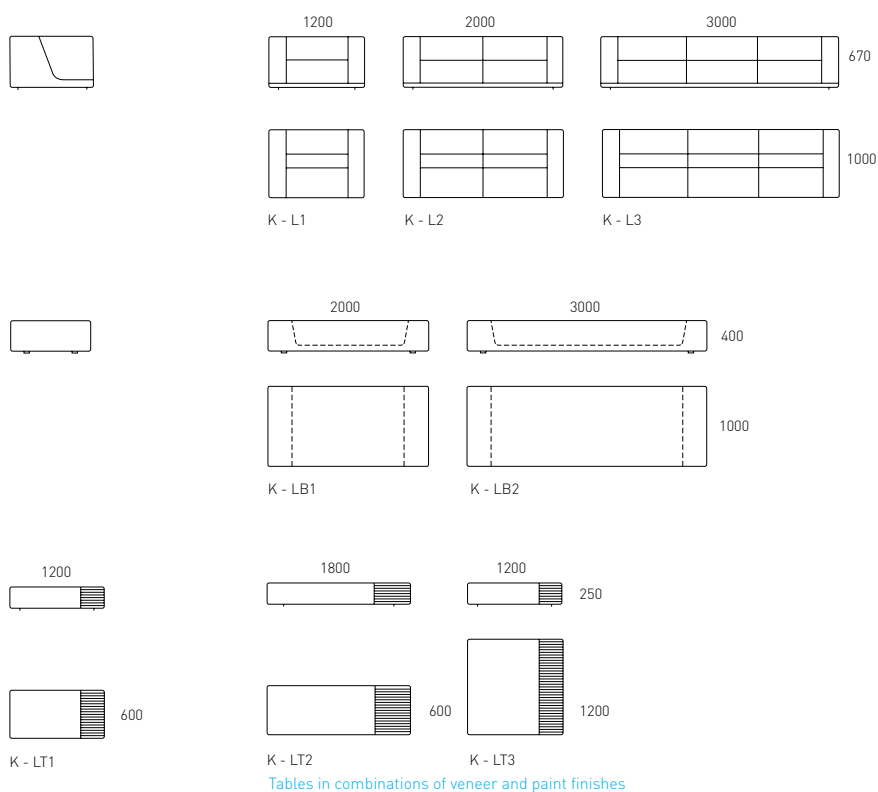

The seating program is enhanced by a range of complementary occasional tables with painted, powdercoated or veneer mdf tops, and etched glass tops.

Kayt Chair (with FSC MDF internal frame)

Environmental Criteria	Green Star Inclusion	GECA Inclusion	Schiavello Score
Manufacturing Process	•		3
Renewable Materials	••		3
Non-Renewable Materials		•	2
Recycled Content 2			
Embodied Energy 2			
Location of Production			3
Mass Intensity	•		2
Toxic Emissions/Constituents	••		2
Greenhouse or Ozone Depleting		•	3
Re-Usable/Repairable	••		3
Recyclable		•	1
Able to be Disassembled	••		1
Modularity	•		2
Take Back	••		3
Packaging			2
Durability	••		1
Green Star MAT-4 Score	60%		
Green Star MAT-4 Credits	2 Credits (of 3)		
Total			35/48 (73%)

For explanation of table go to: www.schiavello.com/envrating

Kayt

Pause

Rest

Lounge

Quiet

Accessories by
Euro luce Lighting
RG Madden
Rugs Carpets by Design

Schiavello Group Pty Ltd reserves the right to change any or all details without prior notice. Every effort has been made to ensure the information is accurate at the time of printing.