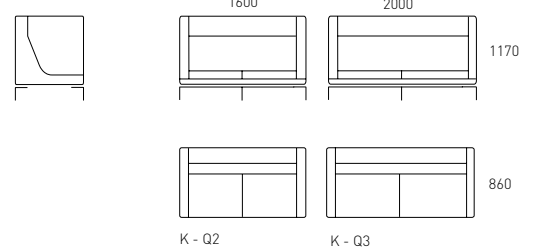

The seating program is enhanced by a range of complementary occasional tables with painted, powdercoated or veneer mdf tops, and etched glass tops.

Kayt Chair (with FSC MDF internal frame)

Environmental Criteria	Green Star Inclusion	GECA Inclusion	Schiavello Score
Manufacturing Process	•		3
Renewable Materials	••		3
Non-Renewable Materials		•	2
Recycled Content 2			
Embodied Energy 2			
Location of Production			3
Mass Intensity	•		2
Toxic Emissions/Constituents	••		2
Greenhouse or Ozone Depleting		•	3
Re-Usable/Repairable	••		3
Recyclable		•	1
Able to be Disassembled	••		1
Modularity	•		2
Take Back	••		3
Packaging			2
Durability	••		1
Green Star MAT-4 Score	60%		
Green Star MAT-4 Credits	2 Credits (of 3)		
Total			35/48 (73%)

For explanation of table go to: www.schiavello.com/envrating

Kayt

Pause

Rest

Lounge

Quiet

Accessories by
Euro luce Lighting
RG Madden
Rugs Carpets by Design

Schiavello Group Pty Ltd reserves the right to change any or all details without prior notice. Every effort has been made to ensure the information is accurate at the time of printing.