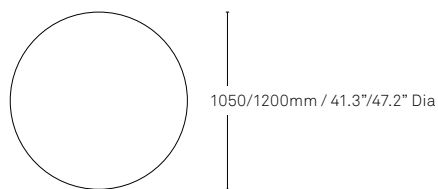

Toro Rectangle Table

Size 2

Toro Rectangle Table

Size 3

Toro Round Table

Size 1

Toro Rectangle Table

Size 2

Toro Round Table

Size 3

All measurements are in millimeters and inches

ColourLab

Schiavello's innovative ColourLab brings a considered and cohesive palette of finishes to working and living spaces. Curated by Giulio Ridolfo and developed by Schiavello, the new palette beautifully balances colour, texture and layering across a variety of materials.