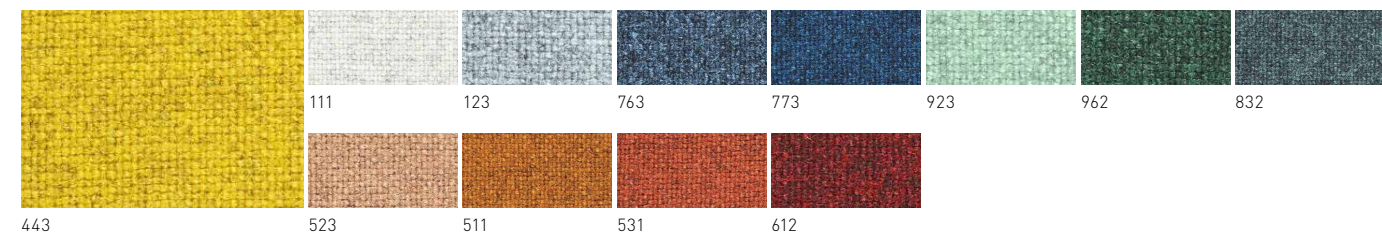

STEELCUT TRIO 3 / Category 5

TONICA 2 / Category 5

CATEGORY 1.5
Silk
CATEGORY 2
Rave
CATEGORY 2.5
Trieste

HEALTHCARE
FABRIC

SILK / Category 1.5

RAVE / Category 2

TRIESTE / Category 2.5

LEATHER