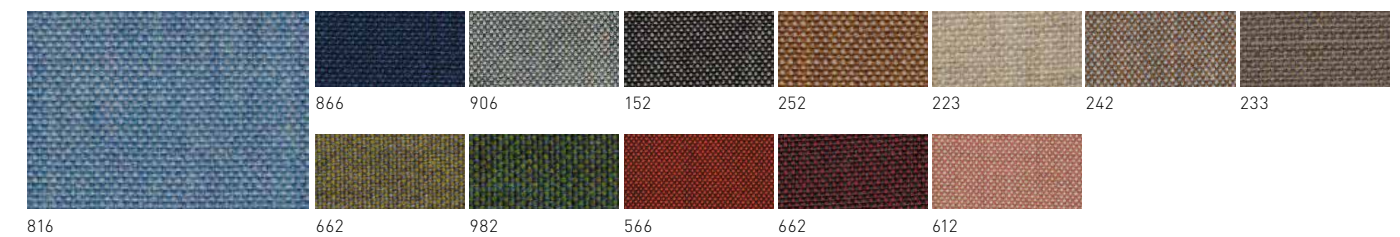

REMIK 3 / Category 4