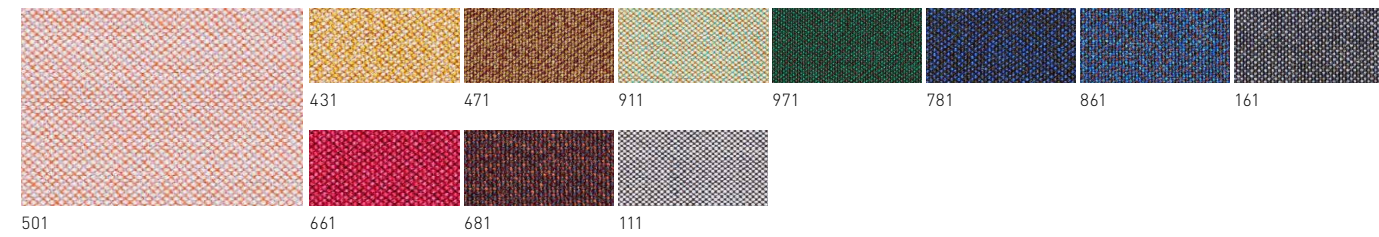

ATLAS / Category 3