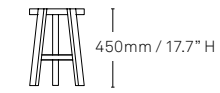

Specifications

Toro Round Stool

Low