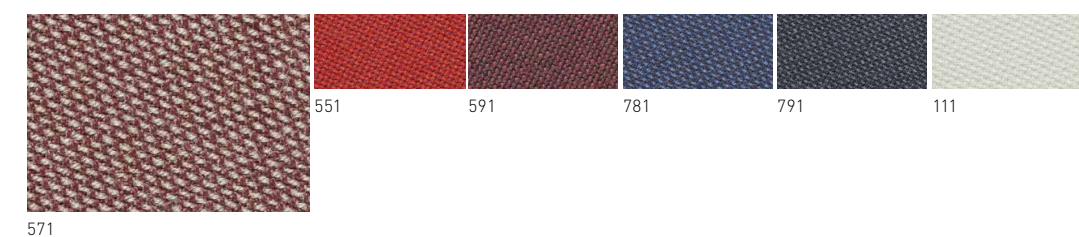

RIME / Category 4