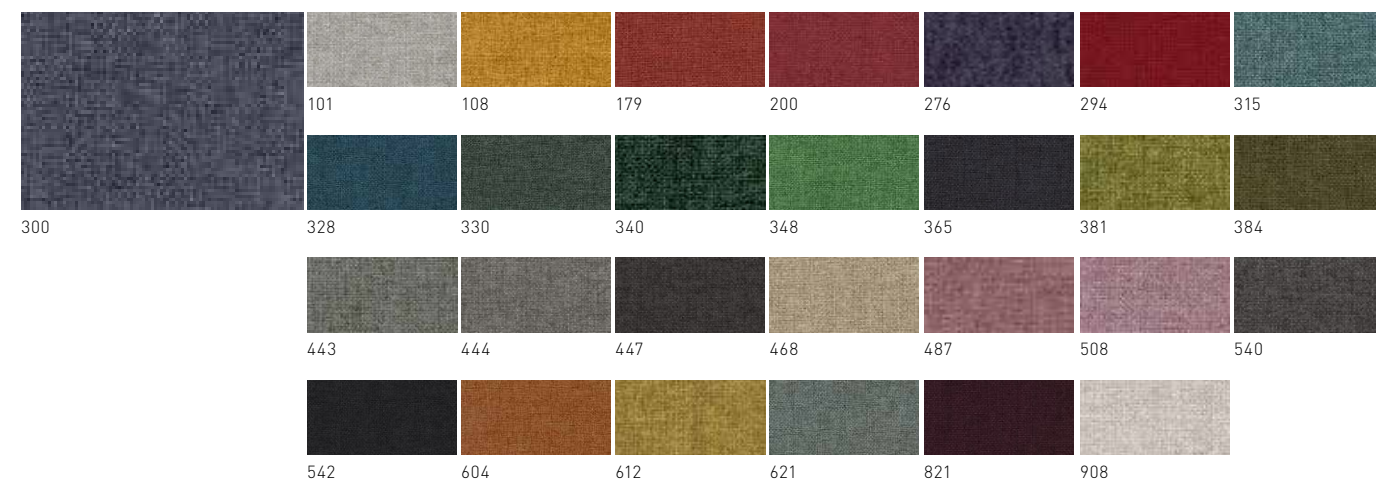

FOCUS / Category 1