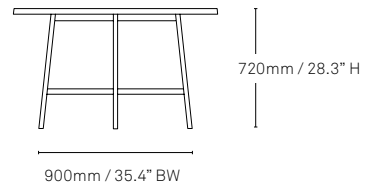

Toro Round Table

Size 3

All measurements are in millimeters and inches