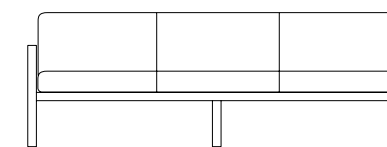

Toro Badjo 3 seater sofa

2090mm / 82.3\"/>

750mm / 29.5\"/>

450mm / 17.7\"/>

860mm / 33.9\"/>