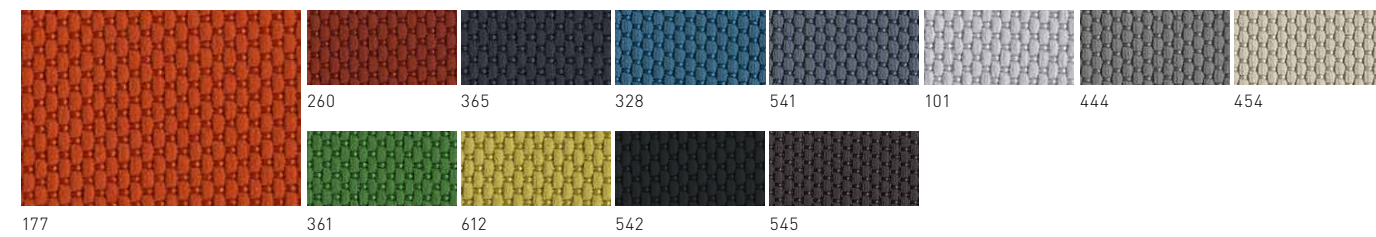

ColourLab

Schiavello's innovative ColourLab brings a considered and cohesive palette of finishes to working and living spaces. Curated by Giulio Ridolfo and developed by Schiavello, the new palette beautifully balances colour, texture and layering across a variety of materials.

CATEGORY 1
Edge, Focus
& Messenger

FABRIC

EDGE / Category 1