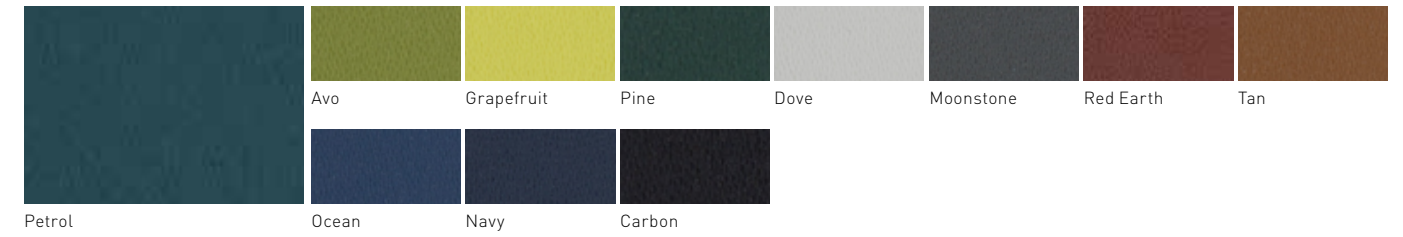

STEELCUT TRIO 3 / Category 5

TONICA 2 / Category 5

CATEGORY 1.5
Silk
CATEGORY 2
Rave
CATEGORY 2.5
Trieste

HEALTHCARE
FABRIC

SILK / Category 1.5

RAVE / Category 2

TRIESTE / Category 2.5

LEATHER