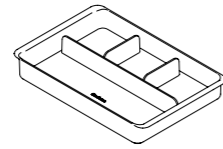

Mobile Pedestal

Box + File
 Height: 530mm
 Width: 330mm
 Depth: 500mm

Cushion Top

Thickness: 30mm
 Width: 360mm
 Depth: 500mm

Pen Tray

Height: 41mm
 Width: 293mm
 Depth: 192mm

Color Combinations

No Contrast