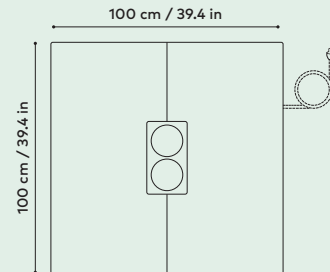

POWER

Power consumption	WHILE IN USE 13W on standard configuration. Standard configuration: • LED lights: 10W. • Fans in total: 3.1W. STANDBY MODE 0.8W. Input 100–240 VAC, 8.0 A, 50–60 Hz.
Outlets	REGULAR TABLE OUTLETS Power socket. Optional LAN. WIDE TABLE OUTLETS Power socket, USB-A+C. Optional LAN.
Output values	Output AC (power socket) 100–240VAC, 6.6A, 50–60 Hz. Output USB (TUF) charging. Maximum combined output of 5 A at 5 VDC (25 W) dBm.

All electric components can be changed if there is a malfunction. Power consumption is a constant value that is determined by the power usage of the pods' internal components (electric unit, motion detector, light and fans). Framery's products can be plugged into a wall socket. The pods have their own power supplies that give 24 V DC to the lights and 12 V DC to the fans. The lights and fans are operated by a motion detector. Inside the pods, there are country-specific power outlets for charging mobile devices.

DIMENSIONS

Framery O is UL GREENGUARD certified

Framery O shipped in North America is UL 962 listed