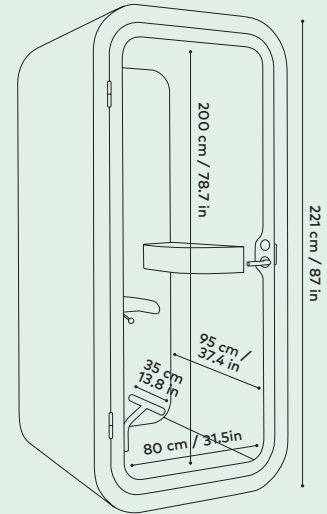

POWER

Power consumption	WHILE IN USE 13W on standard configuration. Standard configuration: • LED lights: 10W. • Fans in total: 3.1W. STANDBY MODE 0.8W. Input 100–240 VAC, 8.0 A, 50–60 Hz.
Outlets	REGULAR TABLE OUTLETS Power socket. Optional LAN. WIDE TABLE OUTLETS Power socket, USB-A+C. Optional LAN.
Output values	Output AC (power socket) 100–240VAC, 6.6A, 50–60 Hz. Output USB (TUF) charging. Maximum combined output of 5 A at 5 VDC (25 W) dBm.

All electric components can be changed if there is a malfunction. Power consumption is a constant value that is determined by the power usage of the pods' internal components (electric unit, motion detector, light and fans). Framery's products can be plugged into a wall socket. The pods have their own power supplies that give 24 V DC to the lights and 12 V DC to the fans. The lights and fans are operated by a motion detector. Inside the pods, there are country-specific power outlets for charging mobile devices.

DIMENSIONS

Framery O is UL GREENGUARD certified

Framery O shipped in North America is UL 962 listed